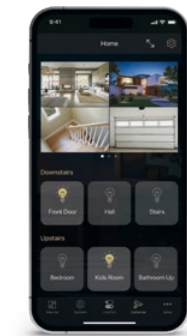

Remote access, full control

Control your alarm system and building automation from anywhere – with the INTEGRA CONTROL app.

- ❖ **Control from your phone or tablet:** arming, lighting, gates, sprinklers, and other functions
- ❖ **Push notifications:** alarms, faults, disarming – stay informed at all times
- ❖ **IP camera view:** live video feed directly in INTEGRA CONTROL – no need to switch between apps

Remote keyfob?

A handy everyday option!

- ❖ **Compact and always at hand:** in your pocket, your handbag, or on your keyring
- ❖ **Programmable buttons:** set functions to match your needs

The choice is yours!

FROM MORNING TILL NIGHT

The **INTEGRA** system constantly watches over your security and cares about your needs. Regardless of the time of day, the appropriately programmed control panel will execute in due time the sequences of tasks defined by you. This will provide comfortable conditions for yourself and your loved ones in every situation. **Arrange your day in the way you like!**