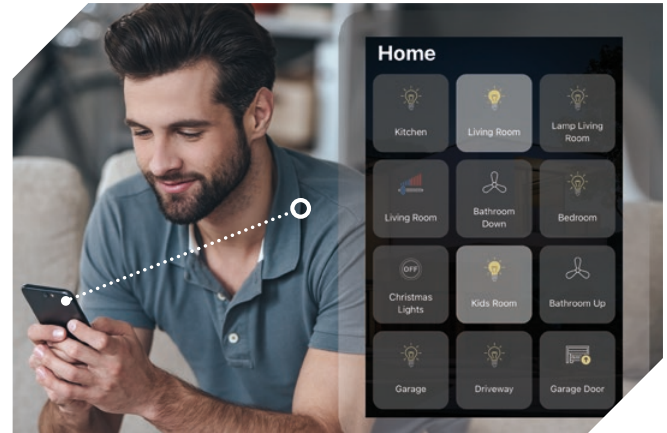

Now you can enjoy the evening with your loved ones.

3

For special occasions, such as a movie night, a holiday dinner or a garden party, you can also create scenarios that will make suitable atmosphere for each of these circumstances, e.g. by turning on only some selected lighting spots or lowering the blinds. Thus, you will be sure during each meeting with family or friends that you have created comfortable conditions for your guests and, incidentally, you have certainly made an impression on them: well, everything around is happening "all by itself"! **Celebrate magical moments in a unique way.**

4

Going for a family vacation usually involves a number of things you must see to. But even if you did your best preparing for the trip, the moments of relaxation may be spoiled by the nagging questions: have I positively turned off all the lights? Have I armed the alarm? With the **INTEGRA** system you do not have to worry about it. Apply the "Leaving home" scenario, which will automatically start a sequence of activities such as arming, lowering the blinds on all windows, switching off the light or closing the main water valve. Also during a prolonged absence, the system will provide additional protection against burglary – all you need to do is give command to the control panel to turn on and off the lighting periodically in such a way that these activities simulate the presence of household members.

Enjoy your vacation!

Intelligent and convenient

Two in one

Both the alarm functions and the home automation tasks are implemented by the same devices which are component parts of one system. Using them in a dual role is a very cost-effective and convenient solution, because as a result you get a system whose functions you can control using one keypad, keyfob or application. You will also reduce the cost (as well as the time!) of the installation itself, because your system will be designed and then implemented by one installation company.