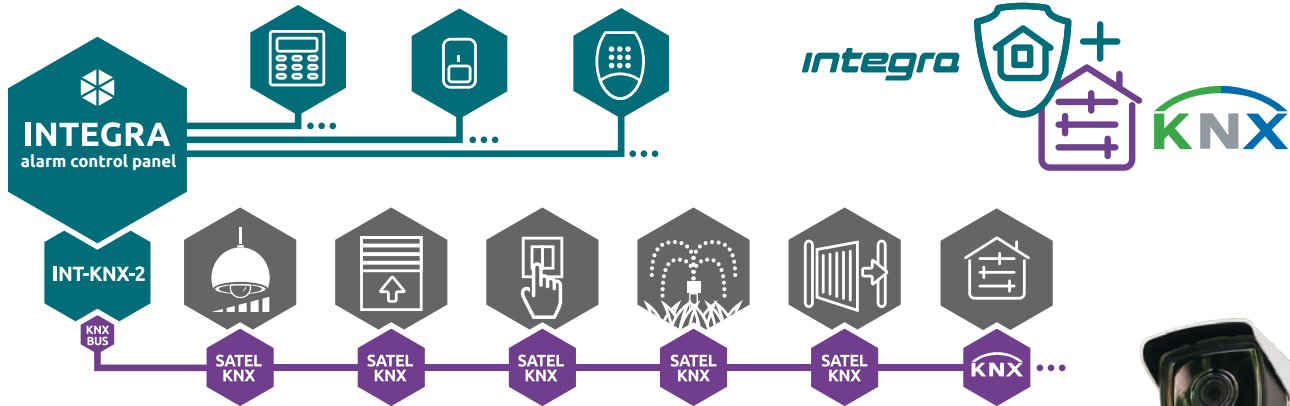

Enjoy your vacation!

Intelligent and convenient

Two in one

Both the alarm functions and the home automation tasks are implemented by the same devices which are component parts of one system. Using them in a dual role is a very cost-effective and convenient solution, because as a result you get a system whose functions you can control using one keypad, keyfob or application. You will also reduce the cost (as well as the time!) of the installation itself, because your system will be designed and then implemented by one installation company.

Household budget

Using the home automation will also contribute to more prudent use of electricity and heat, which in the long run will result in lower fees. Do you know how quickly the room temperature drops when the window is ajar? The **INTEGRA** system will help you avoid this by automatically closing the windows where the heating system is running. Do you want to be even more energy-efficient? Use the motion detectors. In this way, you can e.g. control lighting so that it can be turned on only when the devices detect the presence of a household member in the given room, thus avoiding unnecessary power consumption, for example when nobody is at home.

Need something more?

If you are keen on adding to your system even more advanced solutions to implement home automation tasks, you can integrate the **INTEGRA** control panel with the international **KNX** standard devices. Consequently, you will get even wider range of possibilities, e.g. more precise control over the systems, including the ability to set a specific light power or stepless temperature control. By combining the functions available in the **INTEGRA** system with the huge potential of **KNX** solutions, you will have at your disposal a powerful tool to make even the most secret dreams of a smart home come true.