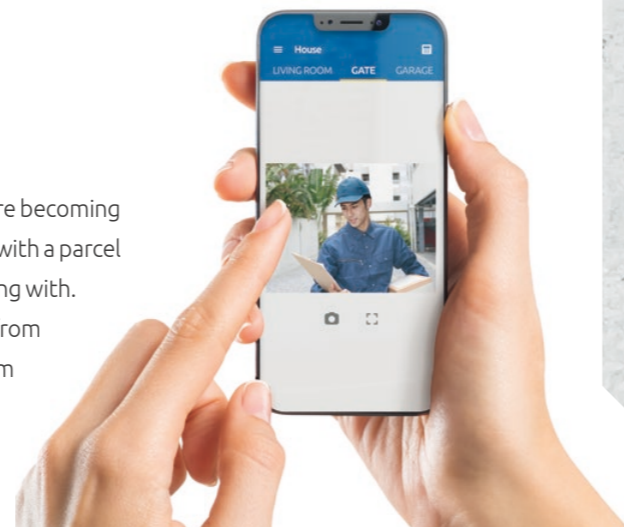

## Audio verification

Surprise the burglar using ... your own voice! Use for this purpose the audio verification function available in the VERSA Plus and VERSA IP control panels. All you need to do is call the number of your control panel, which will allow you to listen in to what is going on in your home during your absence – and more. Thanks to a special module equipped with a loudspeaker, you can, after detecting the presence of an intruder, even scare him away by saying out loud a few firm messages (e.g. "The police are coming").

## Mobile monitoring

The methods burglars are resorting to are more and more audacious. For this reason, people are becoming distrustful. Do you not feel anxious when a courier calls you and says he is waiting at your gate with a parcel you do not expect? Before you disarm the outdoor alarm to let him in, check who you are dealing with. Use for this purpose the VERSA CONTROL application, which will allow you to see live images from IP cameras installed on your premises. If he is indeed a delivery man, you can deactivate the alarm for a while and open the gate – also with the help of the application. Everything under control!