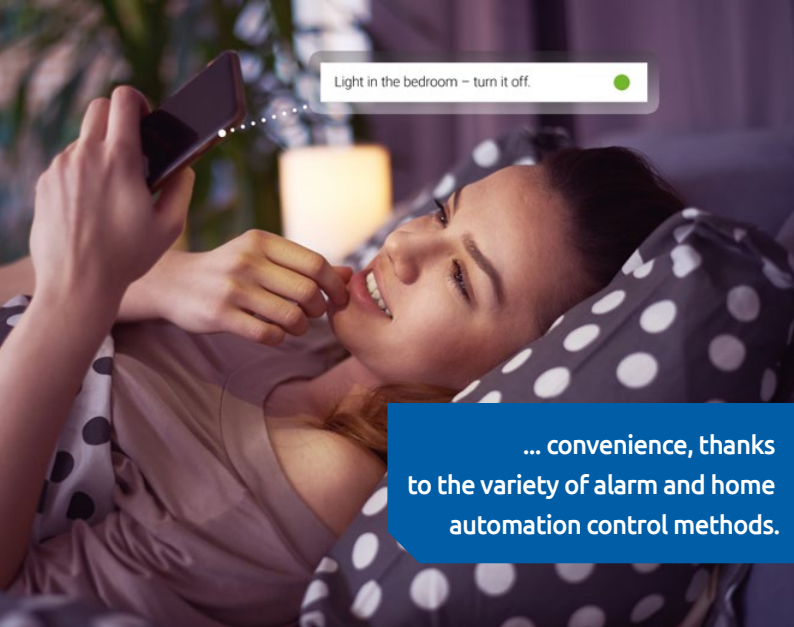

... convenience, thanks to the variety of alarm and home automation control methods.