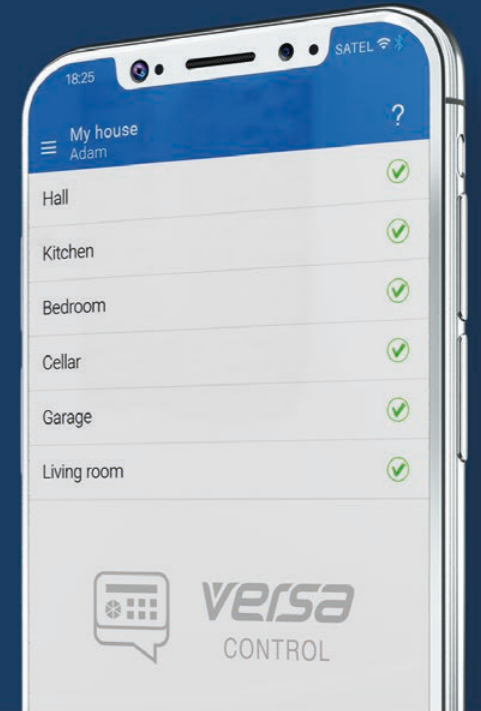

Watch over the security of your home wherever you are. This will be made easier by PUSH notifications, which will immediately inform you about selected events registered by the control panel.

Do you happen sometimes to leave the light on in the bathroom or hallway in the morning rush? Or maybe you are not sure if you have armed the alarm? Now you can check it remotely and, if necessary, arm the system or turn off unnecessary lighting, thus saving electricity and ensuring yourself precious peace of mind.

Do you value your time and comfort? Thanks to the application, you gain access to all information and have remote control capabilities always at your fingertips.

Full screen preview

### Everything under control!

Are you away from home for long time? Or you had to leave urgently, and now your children are with a babysitter? Or maybe you are worried about a pet left at home for the weekend? You do not have to think about it anymore. Everything is under control thanks to VERSA CONTROL! If you have IP cameras installed on your premises, in your house or apartment, the application will allow you to quickly view the images from these devices. All you need is a few taps on the screen of your mobile device to know that your loved ones are safe.

In addition, thanks to the audio verification function, you can connect to the control panel (VERSA Plus or VERSA IP), which will switch you to the speakerphone mode. Thus you will not only see your household members, but will be able to communicate with them.